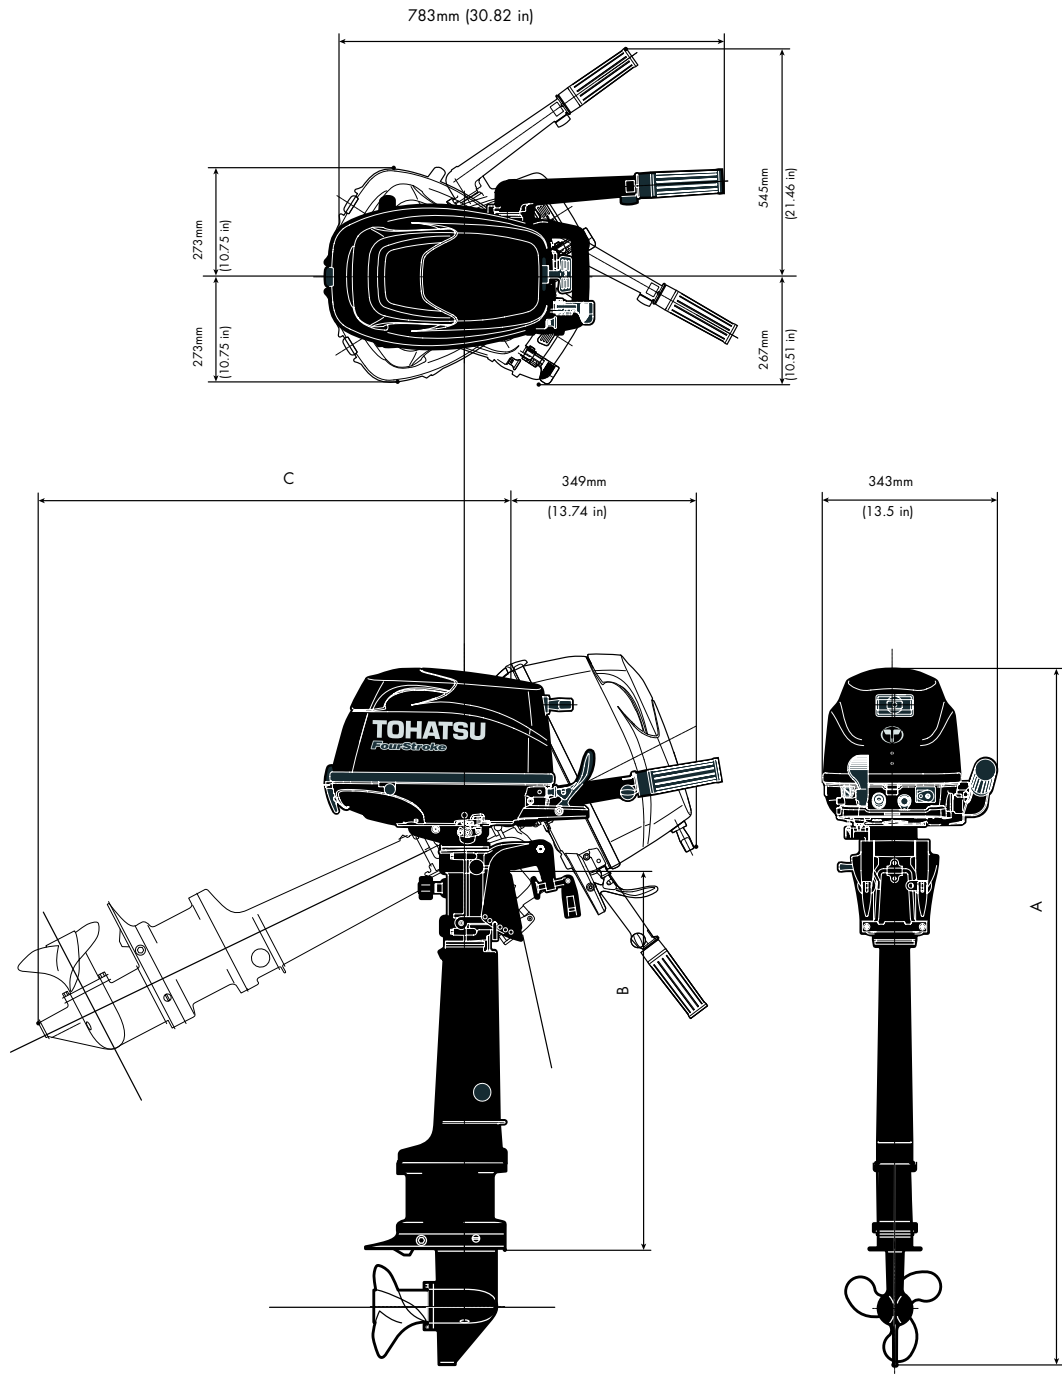

Dimensions

Dry Weight (kg/lbs)

Model	MF
Transom L:	26.1 (58)
Transom UL:	26.6 (59)

Dimensions

(mm/in)

Model	A	B	C
Transom L:	1166 (45.9)	562 (22.1)	758 (29.8)
Transom UL:	1293 (50.9)	689 (27.1)	858 (33.8)